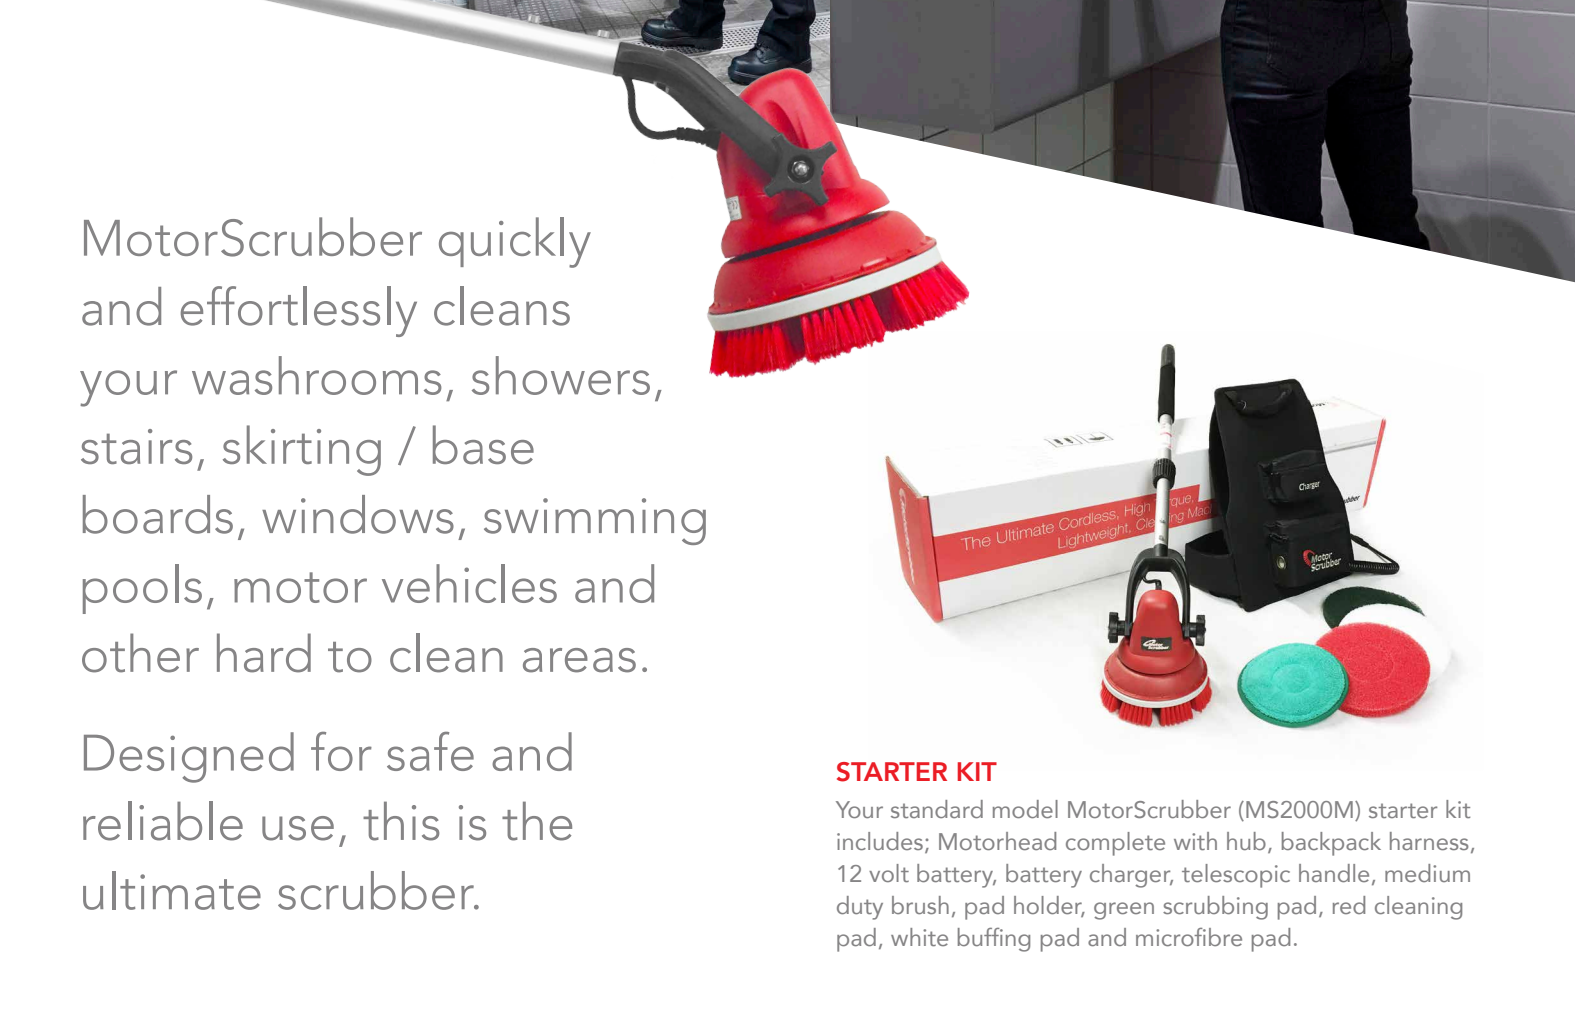

Accessories

BRUSHES & OTHER ACCESSORIES		
 Medium Duty Cleaning Brush MS104	 Flagged Tip Long Bristle Brush MS1044	 Tile & Grout Brush MS1039TG
 Delicate Surface Cleaning Brush MS1038	 Aggressive Duty Cleaning Brush MS1039	 Aggressive Duty Brush with Anti-splash ring MS1044
 Black Carry Case MS3065	 Splash Guard Assembly MS1039sg	 Skirting / Base Board & Stair Brush MS1048
 127-254cm / 50-100" Telescopic Handle MS3003-50	 76-152cm / 29.9-59.8" Telescopic Handle MS3033-30	 38cm / 14.9" Solid Handle MS3003-15
 Red Accessory Bag MS3060	 Battery & Harness Complete MS3011N	 25ft Extension Cable MS1025

Technical Data

	METRIC	IMPERIAL
BATTERY	12 Volt, 7 Ah sealed lead acid, 2.2kg	12 Volt, 7 Ah sealed lead acid, 2.2kg
RUN TIME	4 Hours	4 Hours
CHARGING TIME	8 Hours	8 Hours
SCRUBBING WIDTH	18cm	7.5Inch
PERFORMANCE	120m ² /hour	404ft ² /hour
LINEAR PERFORMANCE	666m/hour	2244ft/hour
BRUSH PRESSURE	Practical in use 5kg = 19.7g/cm ² P	Practical in use 11lb = 10.25lb/inch ²
BRUSH RPM	354 rpm	354 rpm
MOTOR TORQUE	11.18kg/cm	1096.3 mN·m
MACHINE WEIGHT	2kg	4.4lb
BACK PACK WEIGHT	2.5kg	5.5lb
DIMENSIONS MS2000M	W170 x H150 x L1120mm	W6.7 x H5.9 x L44inches

MotorScrubber quickly and effortlessly cleans your washrooms, showers, stairs, skirting / base boards, windows, swimming pools, motor vehicles and other hard to clean areas.

Designed for safe and reliable use, this is the ultimate scrubber.

The Ultimate Cordless, High Torque, Lightweight, Cleaning Machine.

CORDLESS

Super portable, you can use it anywhere; stairs, swimming pools, motor vehicles, it's ideal for all hard to reach areas.

4 HOURS RUNTIME